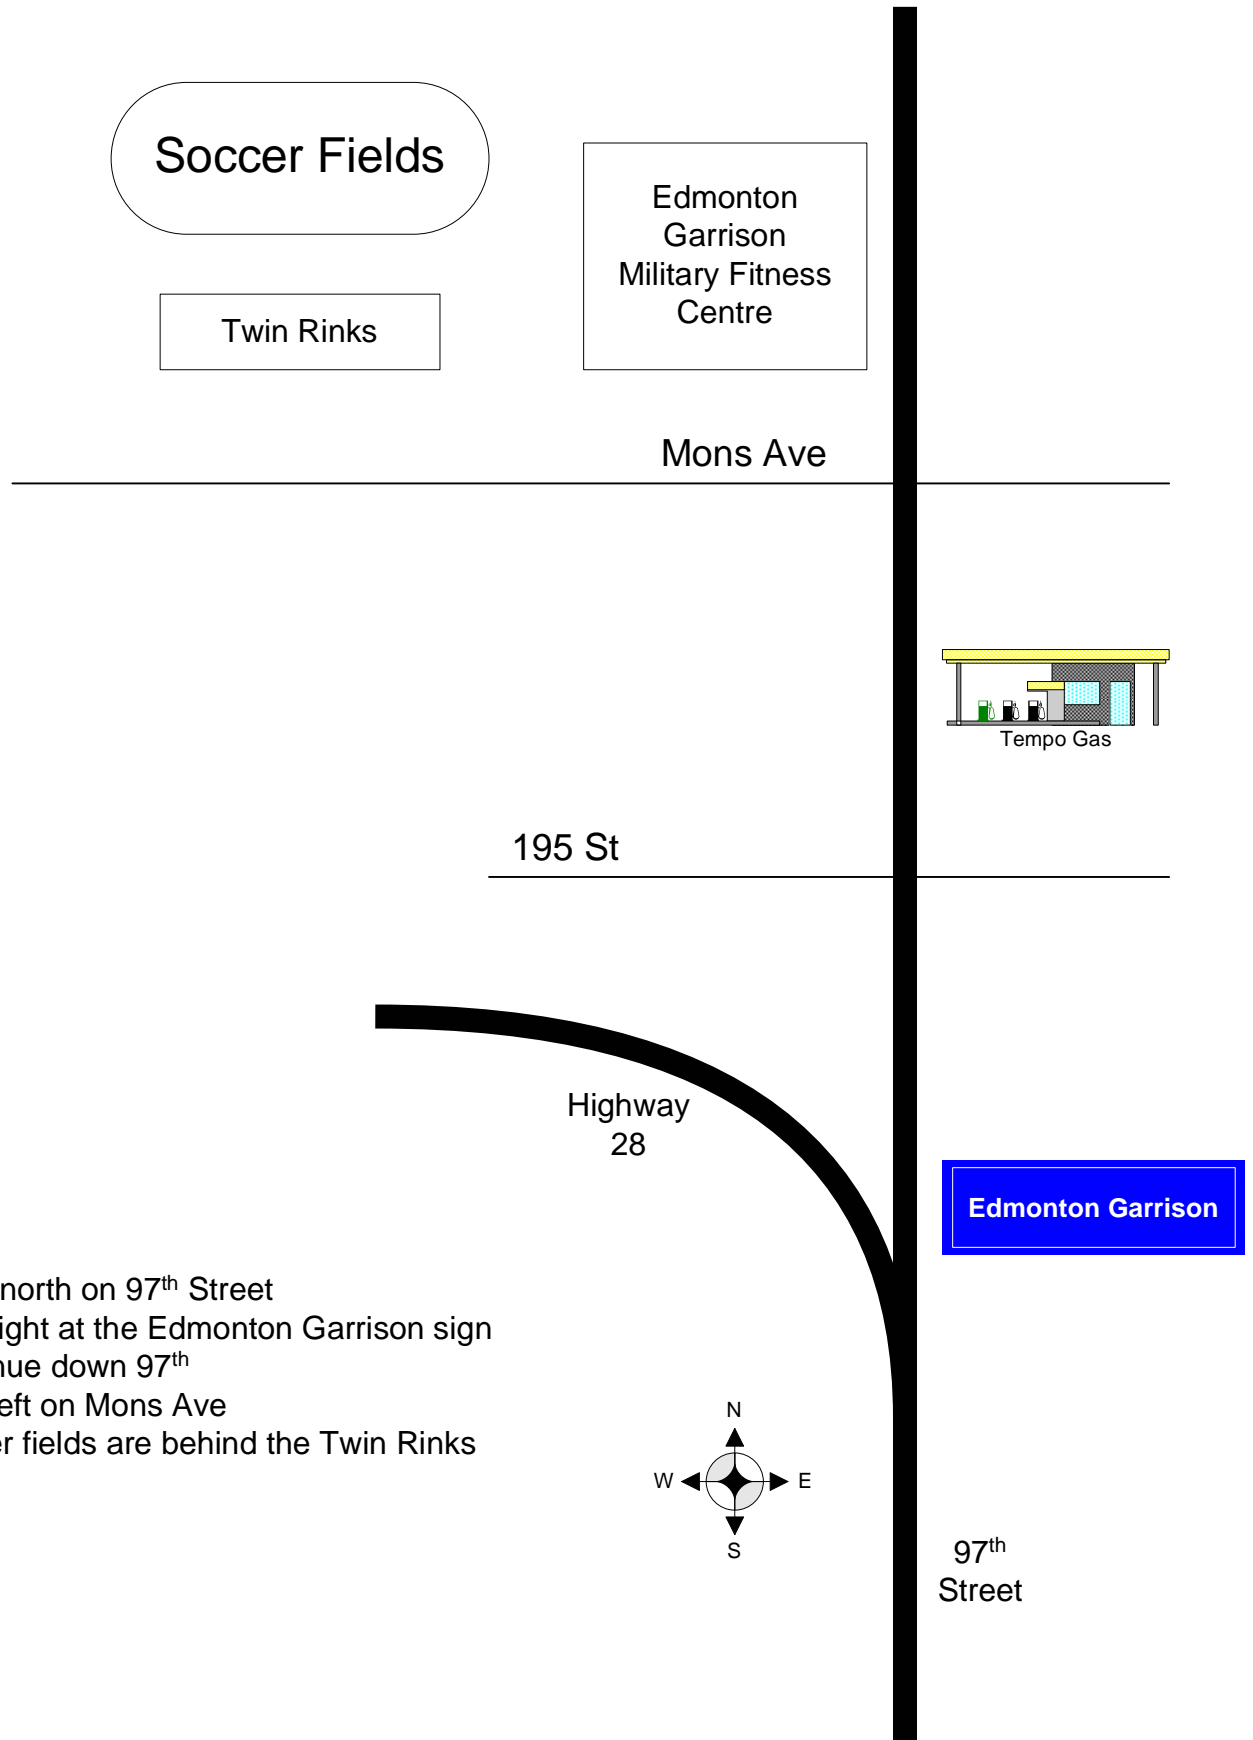

Garrison Map

1. Head north on 97th Street
2. Stay right at the Edmonton Garrison sign
3. Continue down 97th
4. Turn left on Mons Ave
5. Soccer fields are behind the Twin Rinks